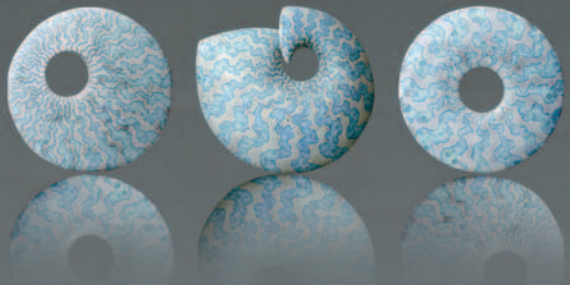

Professional Clays

Peter Beard Clay Body PF510

Every pot crafted by Peter Beard bears testament to his unique talent. Admired throughout the ceramic art world, his work comprises a mixture of hand built and thrown pieces.

Although Peter had used Valentine Clays for many years, no single clay existed that was suitable for his requirements.

In order to overcome this problem the research and development team at Valentine Clays and Scarva Pottery Supplies managed to develop a universal clay that facilitates any shape and scale of work produced by Peter:

Its white firing colour has the advantage of allowing crisp and bright glazes to be used to their best advantage.

Valentine Clays Ltd
Manufactured in the Heart of the Potteries...

T: 01782 271200
F: 01782 280008

E-Mail: sales@valentineclays.co.uk
Internet: www.valentineclays.co.uk